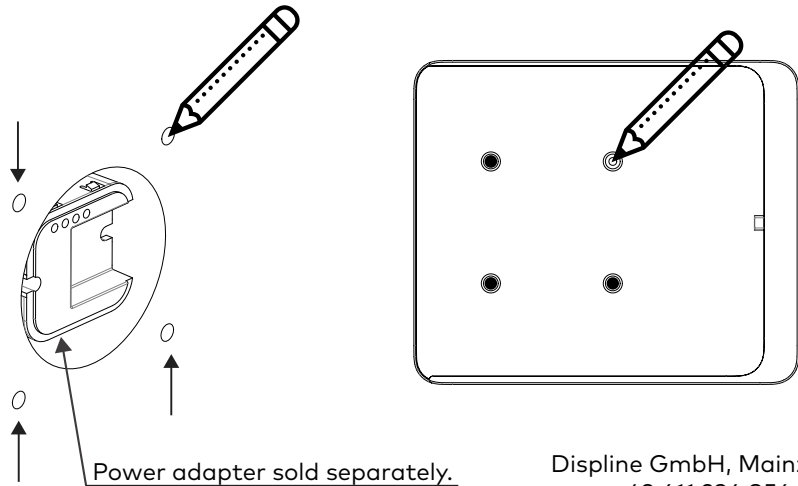

Dame Wall Home iPad 10.9" 10th gen.

3

1

4

Mount only in horizontal position.
Connector on your right hand side.

2

5