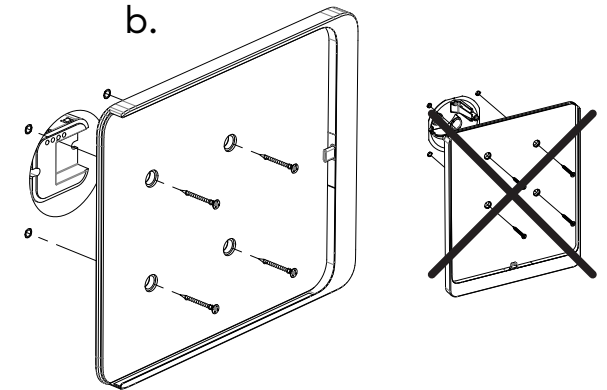

Dame Wall Home iPad 10.9" 10th gen.

3

1

4

Mount only in horizontal position.
Connector on your right hand side.

2

5