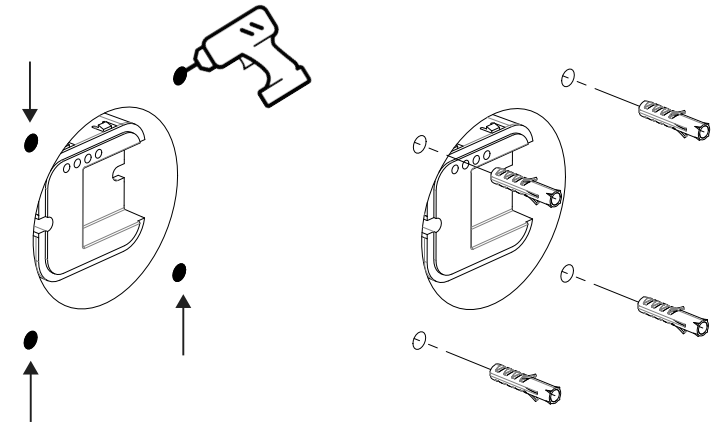

Dame Wall Home iPad 10.9" 10th gen.

3

1

4

Mount only in horizontal position.
Connector on your right hand side.

2

5