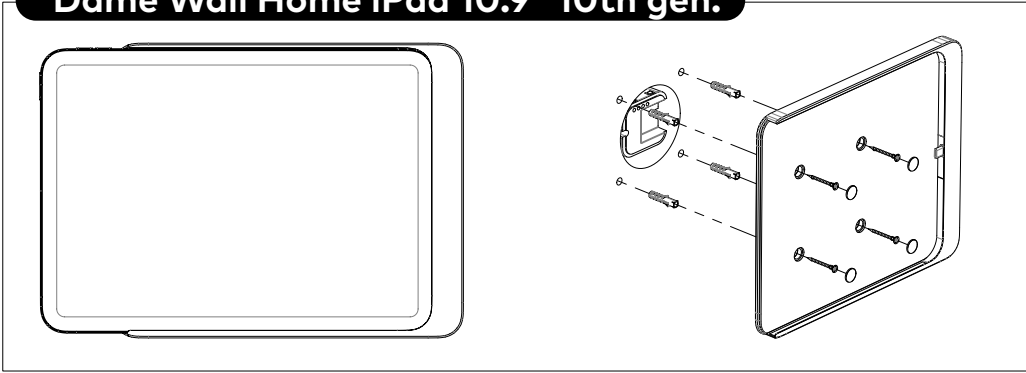

Dame Wall Home iPad 10.9" 10th gen.

3

1

4

Mount only in horizontal position.
Connector on your right hand side.

2

5