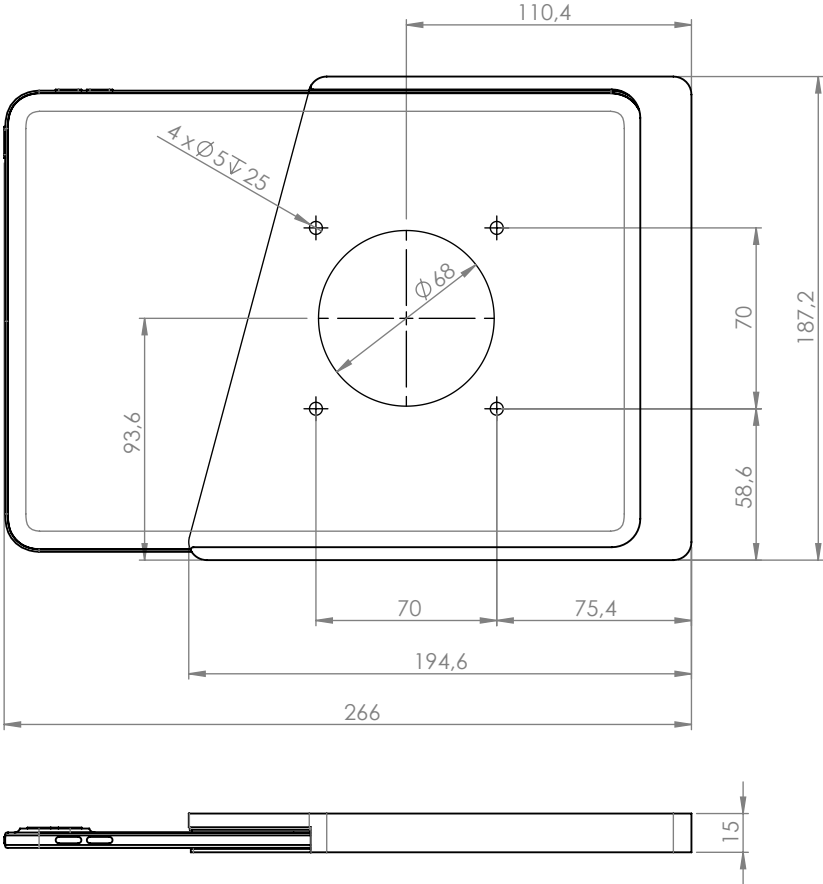

Companion Wall Home for Samsung Tab A7 10.4"