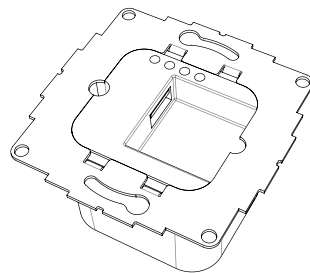

Companion Wall Home is a fine one-side-open asymmetrical tablet wall mount. It is made from high-grade precisely machined aluminium, with powder coated surface finishing.

Product characteristics

easy insertion and removal of a tablet for portable use

integrated lightning cable

horizontal or portrait view

Accessories

USB socket or PoE adapter

black powder coated - RAL 9005

white powder coated - RAL 9016

Companion Wall Home for iPad mini 6 8.3"

Companion Wall Home for iPad 10.2"