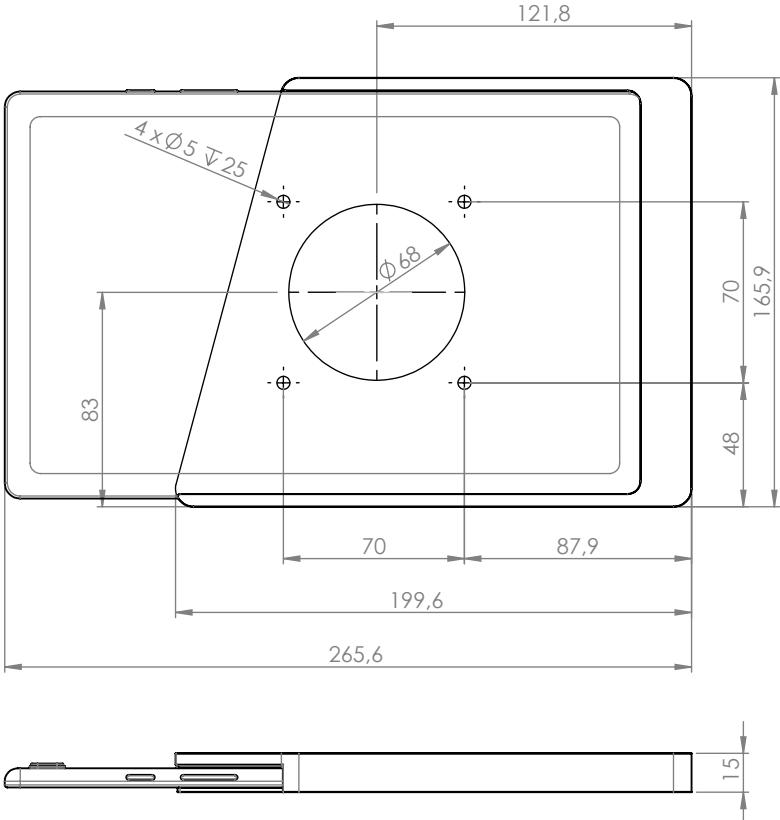

Companion Wall Home for Samsung Tab A7 10.4"