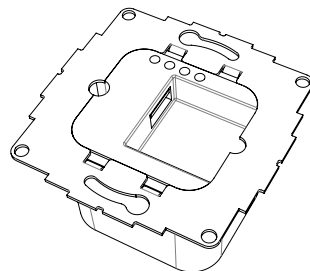

Companion Wall Home is a fine one-side-open asymmetrical tablet wall mount. It is made from high-grade precisely machined aluminium, with powder coated surface finishing.

Product characteristics

easy insertion and removal of a tablet for portable use

integrated lightning cable

horizontal or portrait view

Accessories

USB socket or PoE adapter

black powder coated - RAL 9005

white powder coated - RAL 9016

Companion Wall Home for iPad mini 6 8.3"

Companion Wall Home for iPad 10.2"