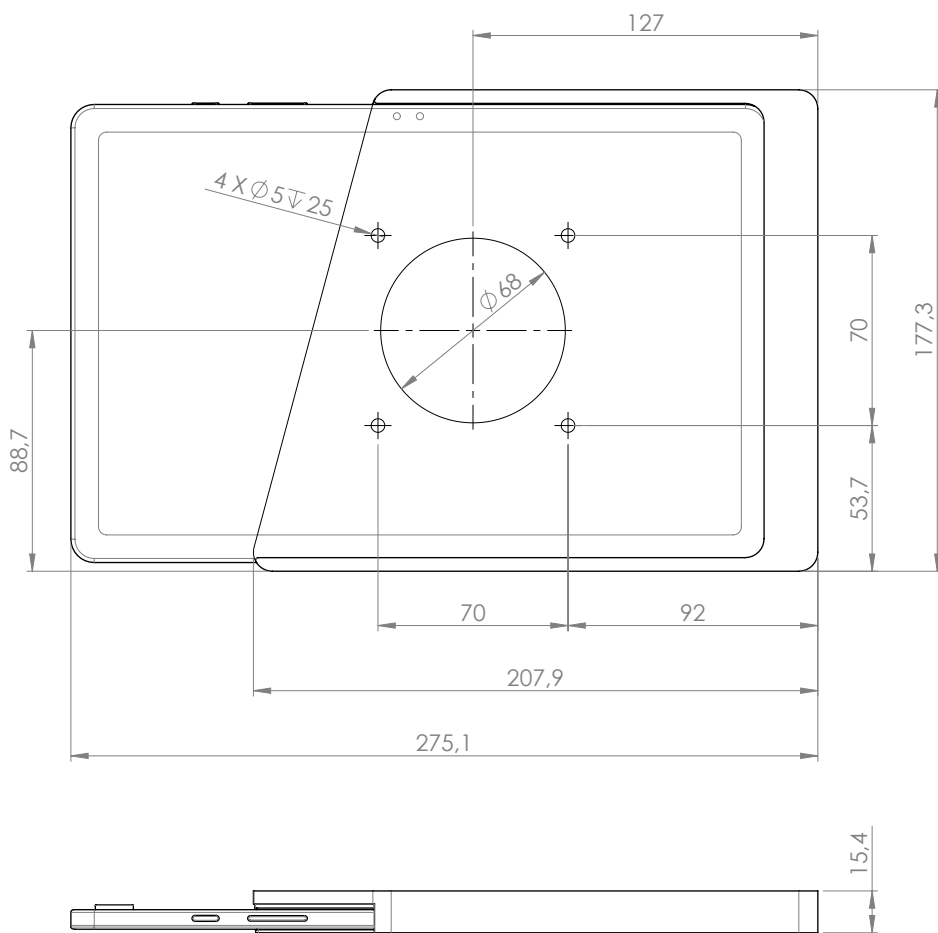

Companion Wall Home for iPad 10.9" / 11"

Companion Wall Home for Samsung Tab A7 10.4"

Companion Wall Home for Samsung Tab A8 10.5"

Companion Wall Home for Samsung A9+ 11" (SM-X210)

	DSP number	EAN	Product	Compatible devices	Weight <i>in kg</i>
Companion Wall Home	DSP-1-12-1083-00-C	4260600744506	Companion Wall Home for iPad mini 6 8.3" White Powder Coated w. integrated USB-C to USB-C cable	iPad mini 8.3" (6th gen.)	0.391
	DSP-1-12-1083-02-C	4260600744513	Companion Wall Home for iPad mini 6 8.3" Black Powder Coated w. integrated USB-C to USB-C cable	iPad mini 8.3" (6th gen.)	0.391
	DSP-1-12-1002-00	4260600743196	Companion Wall Home for iPad 10.2" White Powder Coated w. integrated Lightning to USB-A cable	iPad 10.2" (7th gen.) iPad 10.2" (8th gen.) iPad 10.2" (9th gen.)	0.51
	DSP-1-12-1002-02	4260600743202	Companion Wall Home for iPad 10.2" Black Powder Coated w. integrated Lightning to USB-A cable	iPad 10.2" (7th gen.) iPad 10.2" (8th gen.) iPad 10.2" (9th gen.)	0.51
	DSP-1-12-3105-00-C	4260600744582	Companion Wall Home for Samsung Tab A8 10.5" White Powder Coated w. integrated USB-C to USB-C cable	Samsung Galaxy Tab A8 10.5"	0.511
	DSP-1-12-3105-02-C	4260600744599	Companion Wall Home for Samsung Tab A8 10.5" Black Powder Coated w. integrated USB-C to USB-C cable	Samsung Galaxy Tab A8 10.5"	0.511
	DSP-1-12-3105-00-C	4260600747088	Companion Wall Home for Samsung Tab A9+ 11" White Powder Coated w. integrated USB-C to USB-C cable	Samsung Galaxy Tab A9+ 11"	0.536
	DSP-1-12-3110-02-C	4260600747095	Companion Wall Home for Samsung Tab A9+ 11" Black Powder Coated w. integrated USB-C to USB-C cable	Samsung Galaxy Tab A9+ 11"	0.536
	DSP-1-12-1100-00-C	4260600744483	Companion Wall Home for iPad Air 4 and Air 5 10.9 / Pro 11" White Powder Coated w. integrated USB-C to USB-C cable	iPad Air 4 10.9" iPad Air 5 10.9" iPad Pro 11" (1st gen.) iPad Pro 11" (2nd gen.) iPad Pro 11" (3rd gen.) iPad Pro 11" (4th gen.)	0.565
	DSP-1-12-1100-02-C	4260600744490	Companion Wall Home for iPad Air 4 and Air 5 10.9 / Pro 11" Black Powder Coated w. integrated USB-C to USB-C cable	iPad Air 4 10.9" iPad Air 5 10.9" iPad Pro 11" (1st gen.) iPad Pro 11" (2nd gen.) iPad Pro 11" (3rd gen.) iPad Pro 11" (4th gen.)	0.565
		Displine GmbH Mainzer Straße 97 65189 Wiesbaden	Contact e-mail: info@displine.com		