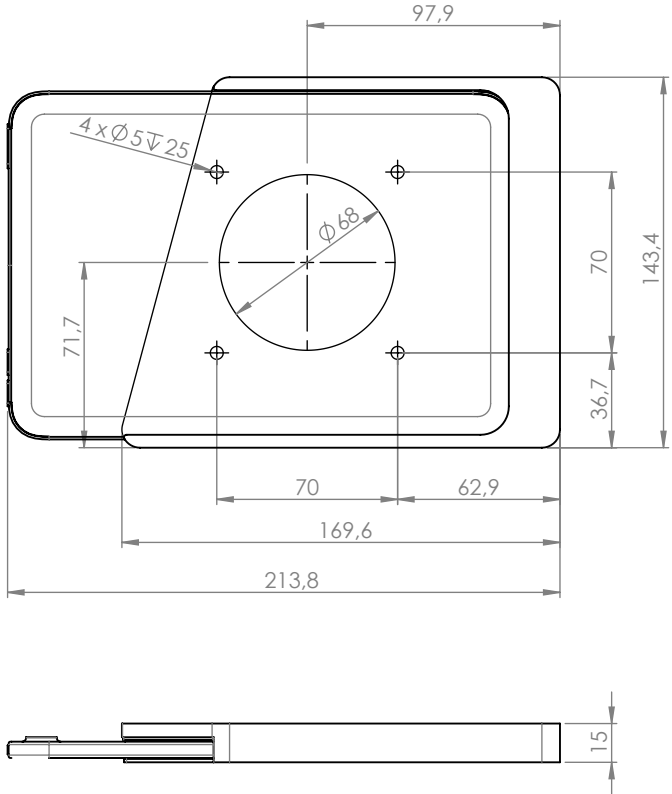

integrated lightning cable

horizontal or portrait view

Accessories

USB socket or PoE adapter

black powder coated - RAL 9005

white powder coated - RAL 9016

Companion Wall Home for iPad mini 6 8.3"

Companion Wall Home for iPad 10.2"