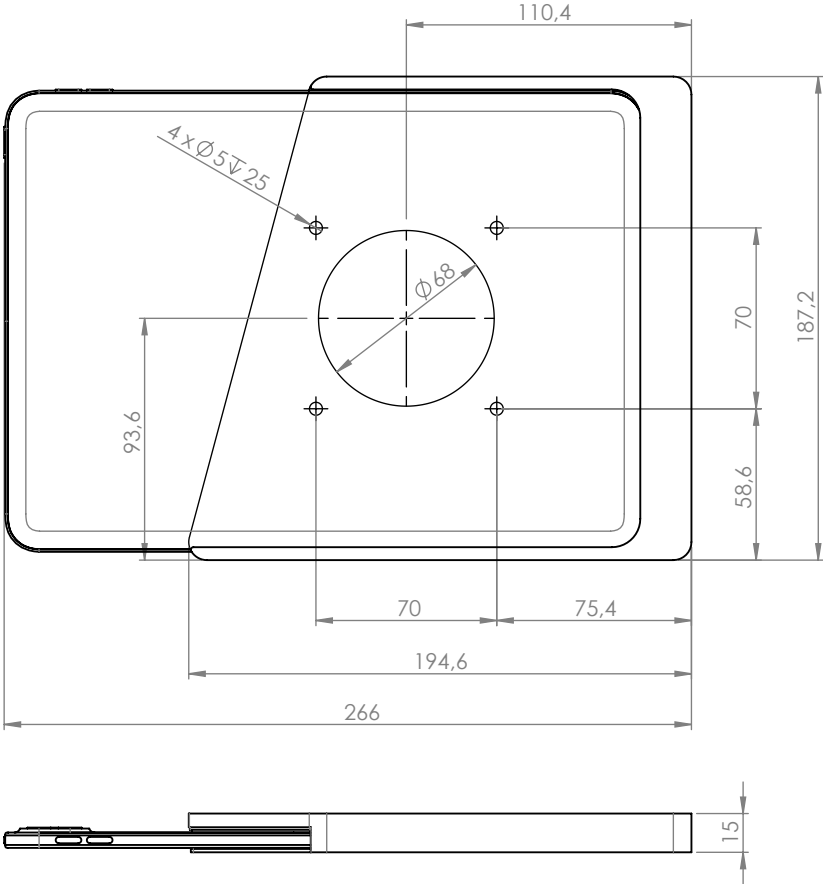

Companion Wall Home for Samsung Tab A7 10.4"