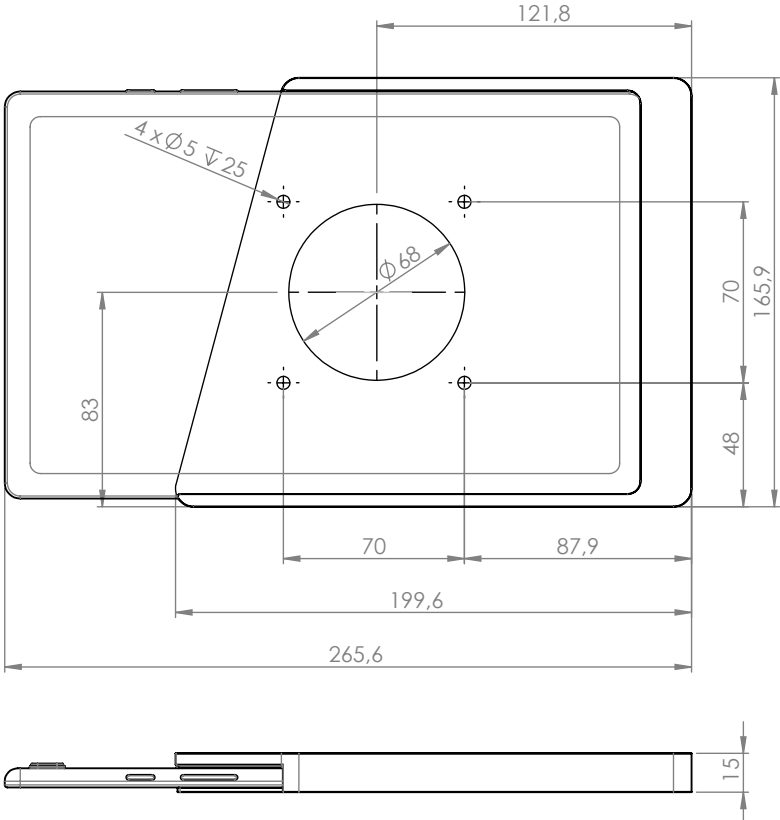

Companion Wall Home for Samsung Tab A7 10.4"