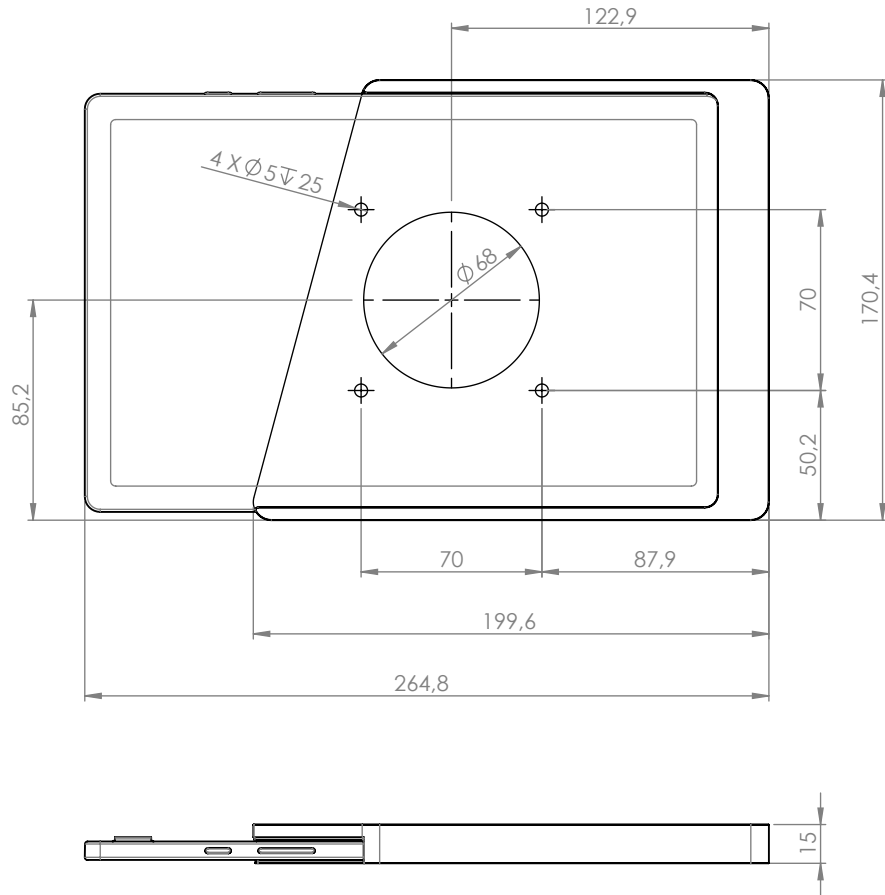

Companion Wall Home for Samsung Tab A8 10.5"