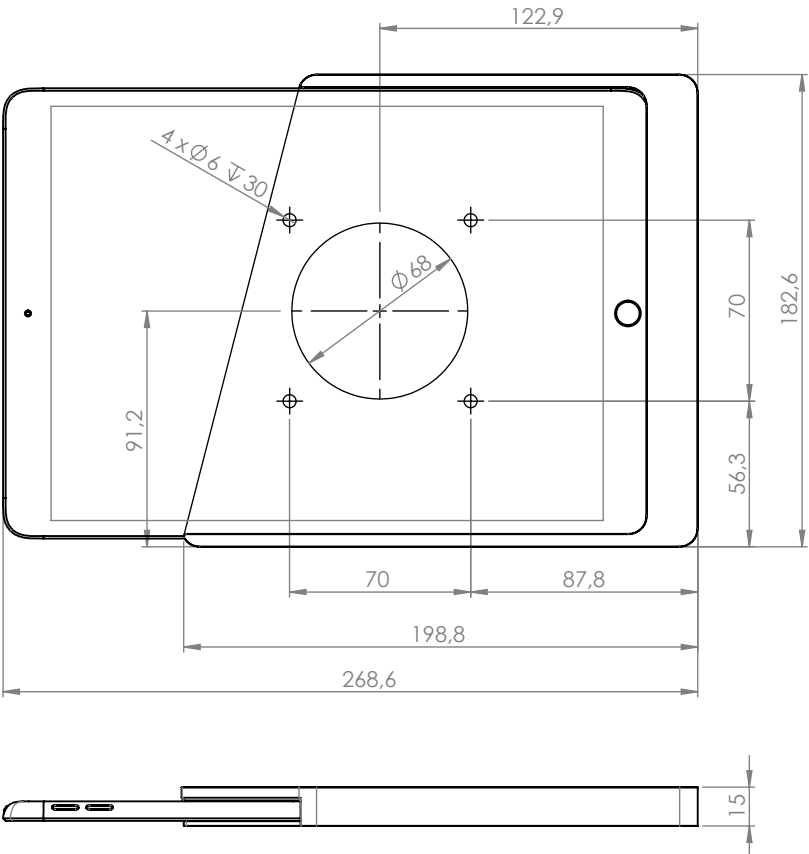

Companion Wall Home is a fine one-side-open asymmetrical tablet wall mount. It is made from high-grade precisely machined aluminium, with powder coated surface finishing.

Product characteristics

easy insertion and removal of a tablet for portable use

integrated lightning cable

horizontal or portrait view

Accessories

USB socket or PoE adapter

black powder coated - RAL 9005

white powder coated - RAL 9016

Companion Wall Home for iPad mini 6 8.3"

Companion Wall Home for iPad 10.2"