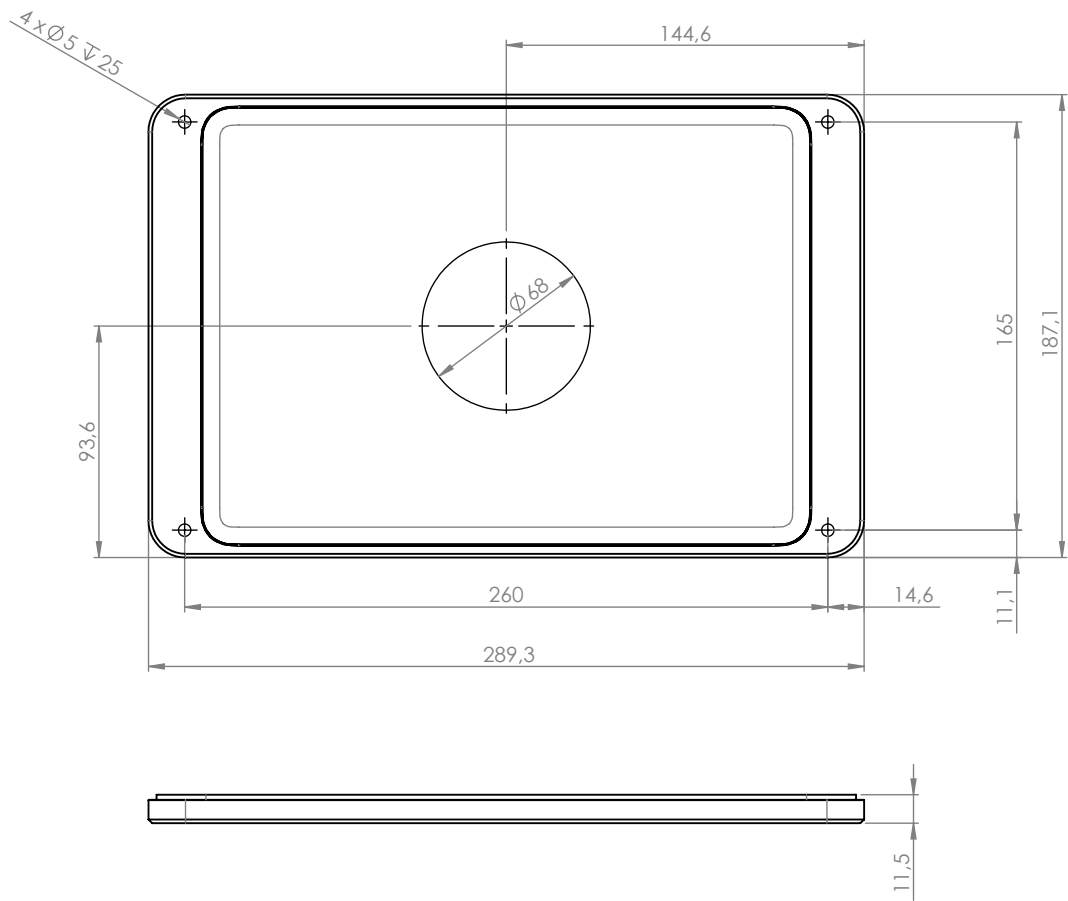

white powder
coated - RAL 9016

Dame Wall for iPad mini 7.9"

Dame Wall for iPad 10.2" / 10.5"

Dame Wall for iPad Air 4 10.9 / Pro 11"

Dame Wall for iPad Pro 12.9"

DSP number	EAN	Product	Compatible devices	Weight in kg
DSP-2-10-1079-00	4260600740720	Dame Wall for iPad mini 7.9" White Powder Coated	iPad mini 7.9" (4th gen.) iPad mini 7.9" (5th gen.)	0.55
DSP-2-10-1079-11	4260600740782	Dame Wall for iPad mini 7.9" Silver Anodized	iPad mini 7.9" (4th gen.) iPad mini 7.9" (5th gen.)	0.55
DSP-2-10-1079-12	4260600740799	Dame Wall for iPad mini 7.9" Black Anodized	iPad mini 7.9" (4th gen.) iPad mini 7.9" (5th gen.)	0.55
DSP-2-10-1002-00	4260600742625	Dame Wall for iPad 10.2" / 10.5" White Powder Coated	iPad 10.2" (7th gen.) iPad 10.2" (8th gen.) iPad Pro 10.5" (2nd gen.) iPad Air 10.5" (3rd gen.)	0.66
DSP-2-10-1002-11	4260600742632	Dame Wall for iPad 10.2" / 10.5" Silver Anodized	iPad 10.2" (7th gen.) iPad 10.2" (8th gen.) iPad Pro 10.5" (2nd gen.) iPad Air 10.5" (3rd gen.)	0.66
DSP-2-10-1002-12	4260600742649	Dame Wall for iPad 10.2" / 10.5" Black Anodized	iPad 10.2" (7th gen.) iPad 10.2" (8th gen.) iPad Pro 10.5" (2nd gen.) iPad Air 10.5" (3rd gen.)	0.66
DSP-2-10-1100-00	4260600743141	Dame Wall for iPad Air 4 10.9 / Pro 11" White Powder Coated	iPad Air 4 10.9" iPad Pro 11" (1st gen.) iPad Pro 11" (2nd gen.)	0.7
DSP-2-10-1100-11	4260600743158	Dame Wall for iPad Air 4 10.9 / Pro 11" Silver Anodized	iPad Air 4 10.9" iPad Pro 11" (1st gen.) iPad Pro 11" (2nd gen.)	0.7
DSP-2-10-1100-12	4260600743165	Dame Wall for iPad Air 4 10.9 / Pro 11" Black Anodized	iPad Air 4 10.9" iPad Pro 11" (1st gen.) iPad Pro 11" (2nd gen.)	0.7
DSP-2-10-1329-00	4260600742571	Dame Wall for iPad Pro 12.9" White Powder Coated	iPad Pro (3rd gen.) iPad Pro (4th gen.)	0.82
DSP-2-10-1329-11	4260600742588	Dame Wall for iPad Pro 12.9" Silver Anodized	iPad Pro (3rd gen.) iPad Pro (4th gen.)	0.82
DSP-2-10-1329-12	4260600742595	Dame Wall for iPad Pro 12.9" Black Anodized	iPad Pro (3rd gen.) iPad Pro (4th gen.)	0.82
DSP-99-RU	4260600743042	Rotation Unit	Dame Wall for iPad 10.2" / 10.5", Dame Wall for iPad 10.9" / 11"	0.6
DSP-98-RU	4260600743844	Rotation Unit for Dame Wall iPad 12.9	Dame Wall for iPad Pro 12.9"	0.74
DSP-99-USB	4260600743059	USB electric concealed socket 12 W 2.4 A	All Displine tablet wall mounts	0.17
DSP -99-GL	4260600743271	Backplate for glass wall	All Displine tablet wall mounts	on demand