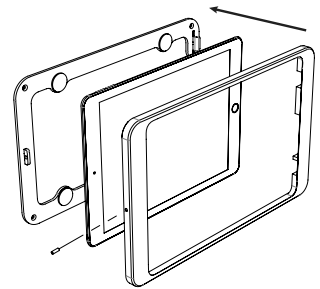

Dame Wall is an elegant and slim tablet wall mount. It is made from high-grade precisely machined aluminium, with smoothly anodized or powder coated surface finishing.

Product characteristics

vertically
or horizontally
mounted on a wall

cable hidden
in the mount

magnetic
casing lock
& security screw

Accessories

full backplate
with double-sided tape
for installation on glass

Rotation Unit

USB socket
or PoE adapter

silver
anodized

black
anodized