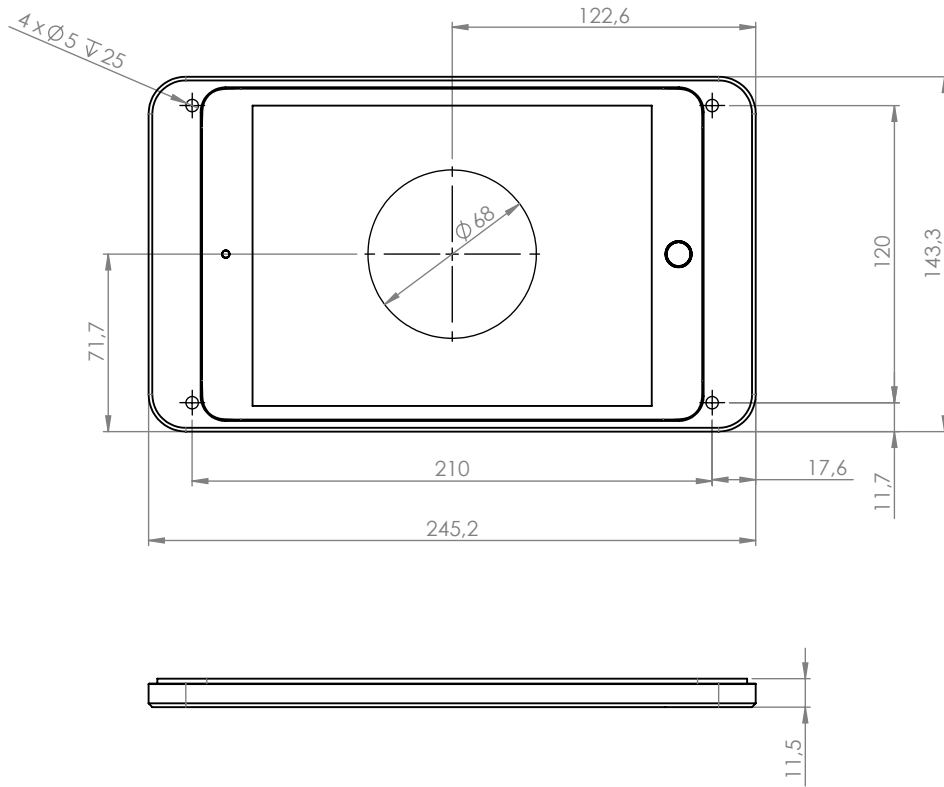

Dame Wall for iPad mini 7.9"