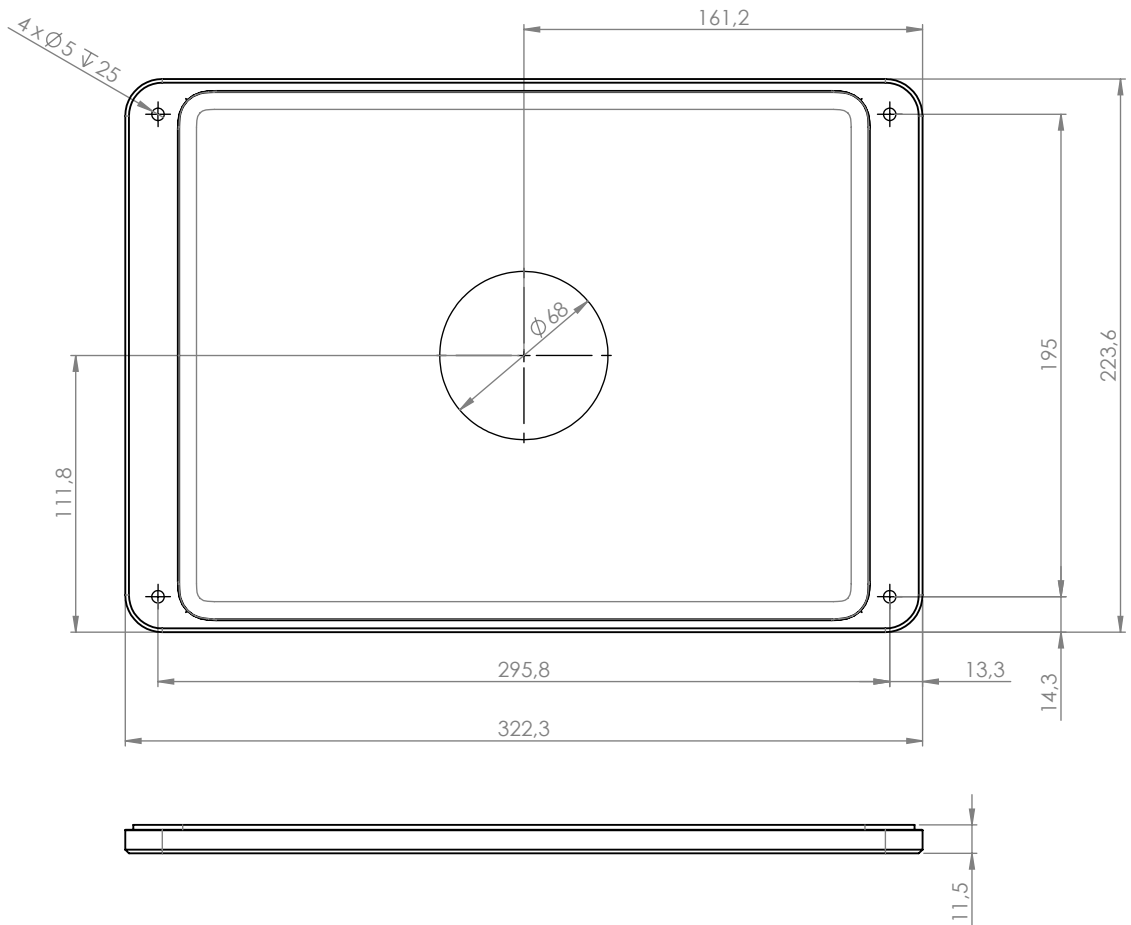

Dame Wall for iPad Pro 12.9"