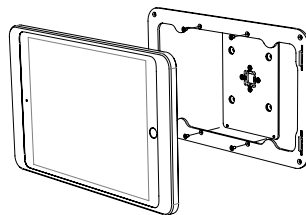

Dame Wall is an elegant and slim tablet wall mount. It is made from high-grade precisely machined aluminium, with smoothly anodized or powder coated surface finishing.

Product characteristics

vertically
or horizontally
mounted on a wall

cable hidden
in the mount

magnetic
casing lock
& security screw

Accessories

full backplate
with double-sided tape
for installation on glass

Rotation Unit

USB socket
or PoE adapter

silver
anodized

black
anodized