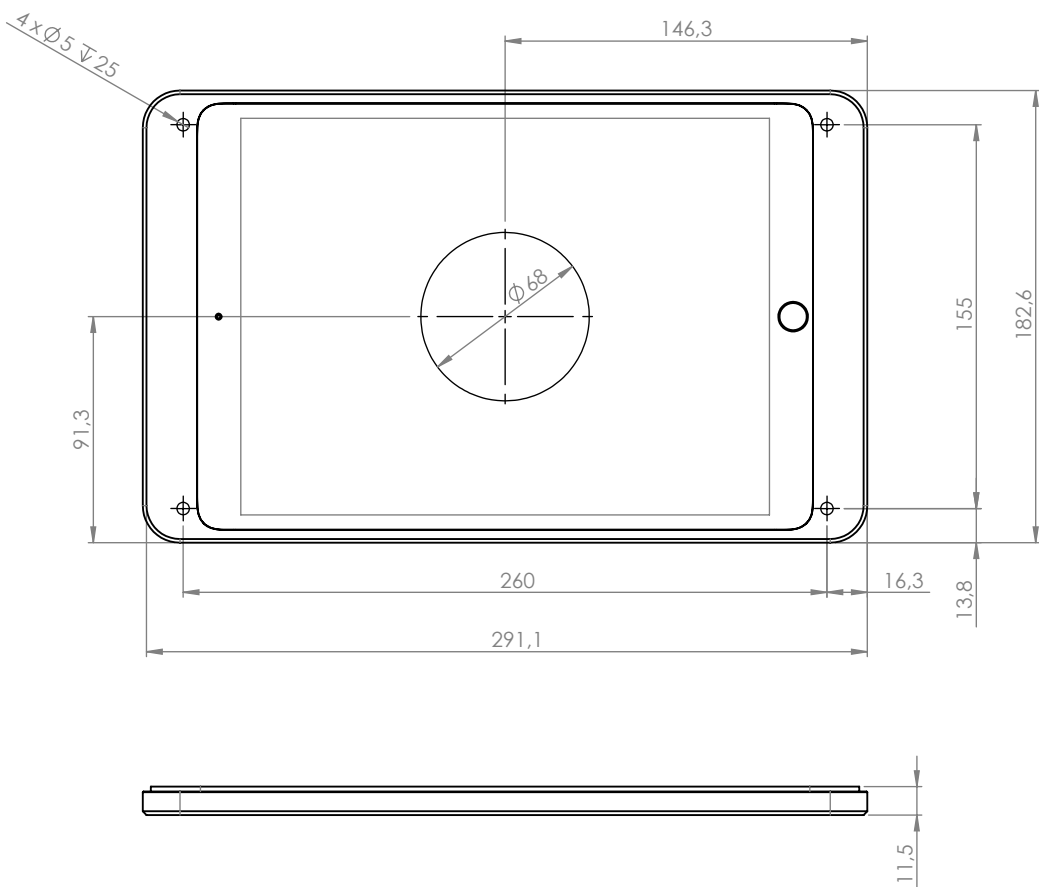

Dame Wall for iPad Air 4 10.9 / Pro 11"

Dame Wall for iPad 10.2" / 10.5"