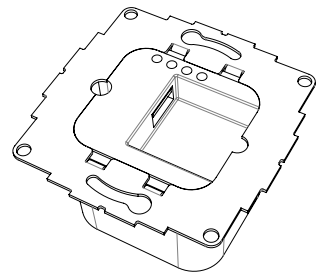

Dame Wall is an elegant and slim tablet wall mount. It is made from high-grade precisely machined aluminium, with smoothly anodized or powder coated surface finishing.

Product characteristics

vertically
or horizontally
mounted on a wall

cable hidden
in the mount

magnetic
casing lock
& security screw

Accessories

full backplate
with double-sided tape
for installation on glass

Rotation Unit

USB socket
or PoE adapter

silver
anodized

black
anodized