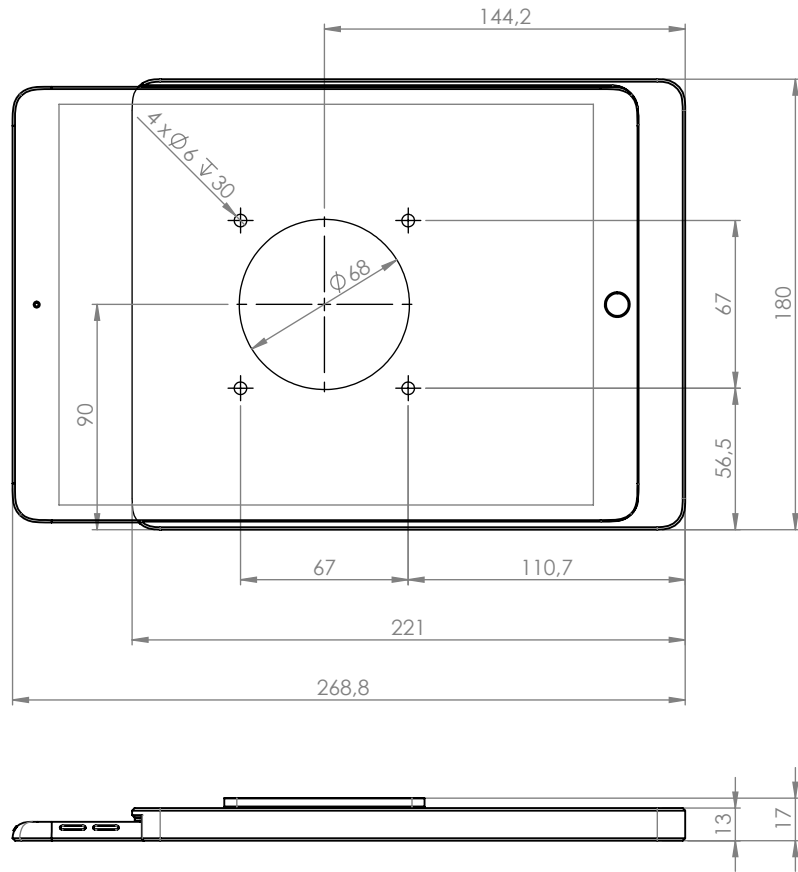

Dame Wall Home for iPad 10.2"