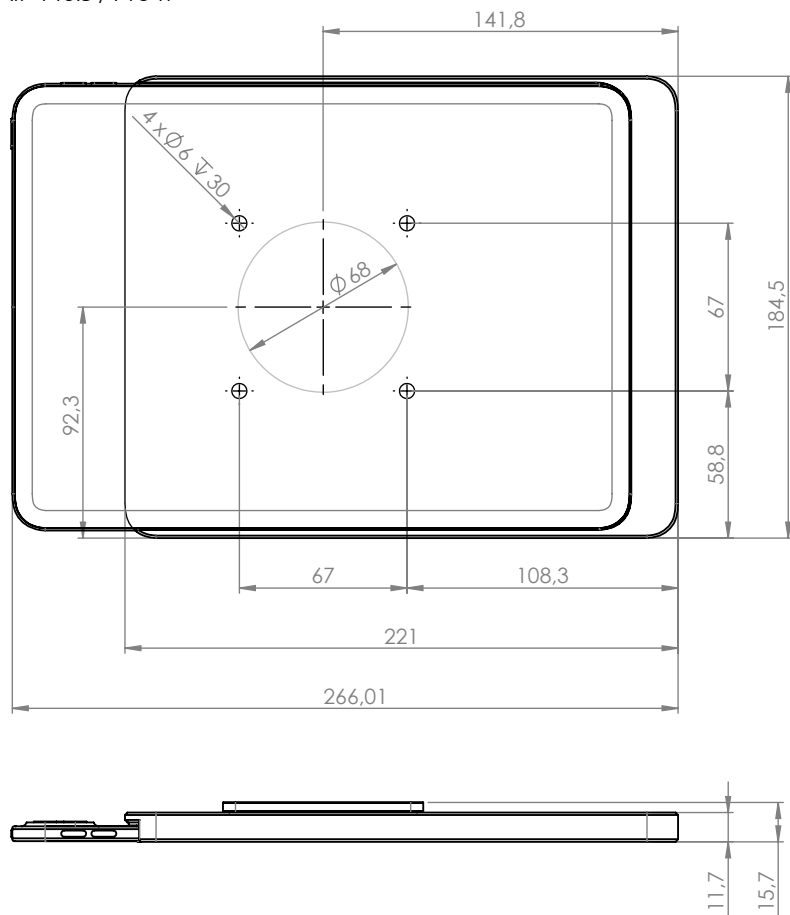

black anodized

white powder coated - RAL 9016

Dame Wall Home for iPad 10.2"

Dame Wall Home for iPad Air 4 10.9 / Pro 11"

DSP number	EAN	Product	Compatible devices	Weight <i>in kg</i>
DSP-2-12-1002-00	4260600743127	Dame Wall Home for iPad 10.2" USB-A White Powder Coated	iPad 10.2" (7th gen.) iPad 10.2" (8th gen.) iPad 10.2" (9th gen.)	0.7
DSP-2-12-1002-11	4260600743103	Dame Wall Home for iPad 10.2" USB-A Silver Anodized	iPad 10.2" (7th gen.) iPad 10.2" (8th gen.) iPad 10.2" (9th gen.)	0.7
DSP-2-12-1002-12	4260600743110	Dame Wall Home for iPad 10.2" USB-A Black Anodized	iPad 10.2" (7th gen.) iPad 10.2" (8th gen.) iPad 10.2" (9th gen.)	0.7
DSP-2-12-1100-00	4260600743233	Dame Wall Home for iPad Air 4 10.9 / Pro 11" USB-A White Powder Coated	iPad Air 4 10.9" iPad Air 5 10.9" iPad Pro 11" (1st gen.) iPad Pro 11" (2nd gen.) iPad Pro 11" (3rd gen.)	0.7
DSP-2-12-1100-11	4260600743240	Dame Wall Home for iPad Air 4 10.9 / Pro 11" USB-A Silver Anodized	iPad Air 4 10.9" iPad Air 5 10.9" iPad Pro 11" (1st gen.) iPad Pro 11" (2nd gen.) iPad Pro 11" (3rd gen.)	0.7
DSP-2-12-1100-12	4260600743257	Dame Wall Home for iPad Air 4 10.9 / Pro 11" USB-A Black Anodized	iPad Air 4 10.9" iPad Air 5 10.9" iPad Pro 11" (1st gen.) iPad Pro 11" (2nd gen.) iPad Pro 11" (3rd gen.)	0.7
DSP-2-12-1100-00-C	4260600743301	Dame Wall Home for iPad Air 4 10.9 / Pro 11" USB-C White Powder Coated	iPad Air 4 10.9" iPad Air 5 10.9" iPad Pro 11" (1st gen.) iPad Pro 11" (2nd gen.) iPad Pro 11" (3rd gen.)	0.7
DSP-2-12-1100-11-C	4260600743318	Dame Wall Home for iPad Air 4 10.9 / Pro 11" USB-C Silver Anodized	iPad Air 4 10.9" iPad Air 5 10.9" iPad Pro 11" (1st gen.) iPad Pro 11" (2nd gen.) iPad Pro 11" (3rd gen.)	0.7
DSP-2-12-1100-12-C	4260600743325	Dame Wall Home for iPad Air 4 10.9 / Pro 11" USB-C Black Anodized	iPad Air 4 10.9" iPad Air 5 10.9" iPad Pro 11" (1st gen.) iPad Pro 11" (2nd gen.) iPad Pro 11" (3rd gen.)	0.7
DSP-99-USB	4260600743059	USB electric concealed socket 12 W 2.4 A	All Displine tablet wall mounts	0.17