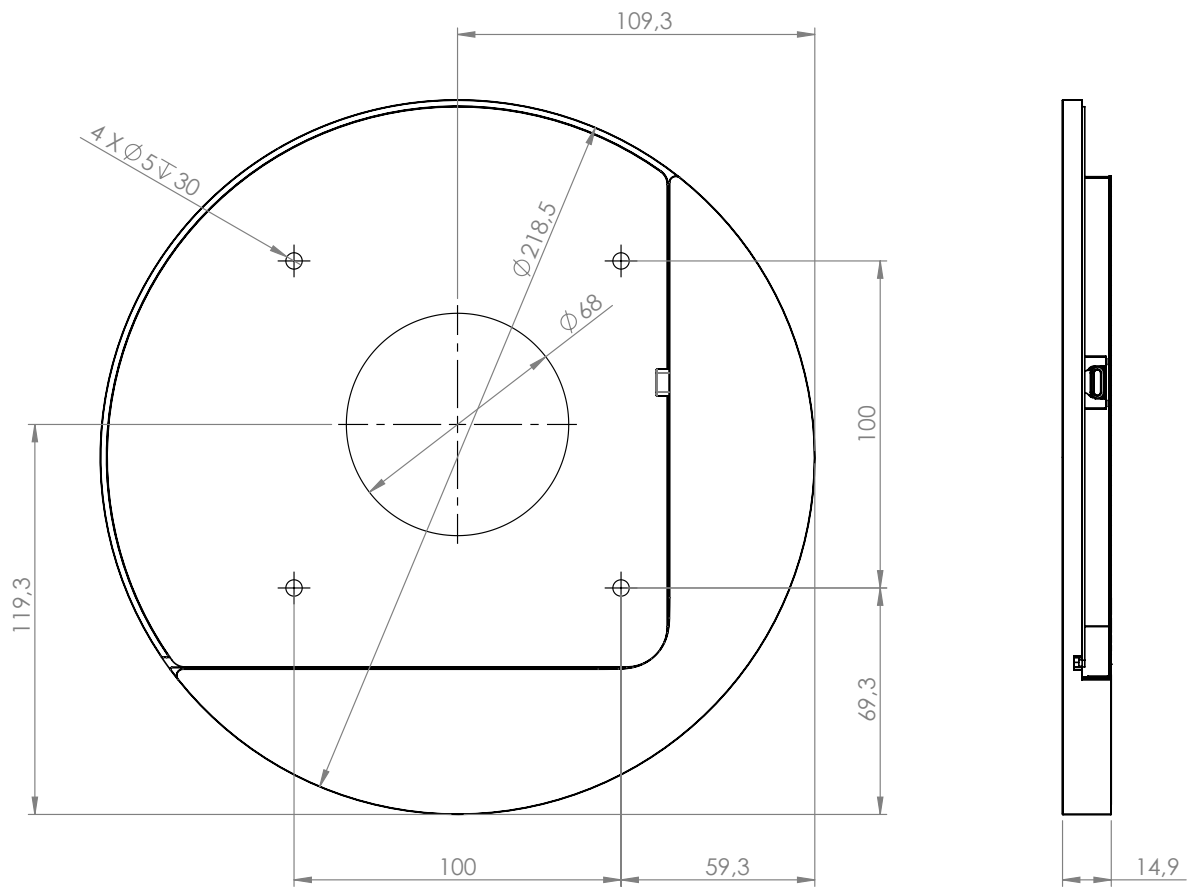

natural

lemon

mint

smaragd

red

Sunset for iPad 10th gen. 10.9"

Displine

	DSP number	EAN	Product	Compatible devices	Cable	Weight in kg
Sunset	DSP-5-10-1009-12	4260600747194	Sunset for iPad 10.9" 10th Gen. Black Anodized USB-C	iPad 10.9" (10th gen.)	USB-C to USB-C included	1.1
	DSP-5-10-1009-13	4260600747200	Sunset for iPad 10.9" 10th Gen. Gold Anodized USB-C	iPad 10.9" (10th gen.)	USB-C to USB-C included	1.1
	DSP-5-10-1009-14	4260600747217	Sunset for iPad 10.9" 10th Gen. Titanium Anodized USB-C	iPad 10.9" (10th gen.)	USB-C to USB-C included	1.1
Sunset Alcantara® Panels	DSP-5-1009-AP-black	4260600747347	Alcantara® Panel Black	Sunset Sunset Stand Sunset Console Moonlight	no	0.28
	DSP-5-1009-AP-grey	4260600747354	Alcantara® Panel Grey	Sunset Sunset Stand Sunset Console Moonlight	no	0.28
	DSP-5-1009-AP-mint	4260600747361	Alcantara® Panel Mint	Sunset Sunset Stand Sunset Console Moonlight	no	0.28
	DSP-5-1009-AP-cobalt	4260600747378	Alcantara® Panel Cobalt	Sunset Sunset Stand Sunset Console Moonlight	no	0.28
	DSP-5-1009-AP-lemon	4260600747385	Alcantara® Panel Lemon	Sunset Sunset Stand Sunset Console Moonlight	no	0.28
	DSP-5-1009-AP-natural	4260600747392	Alcantara® Panel Natural	Sunset Sunset Stand Sunset Console Moonlight	no	0.28
	DSP-5-1009-AP-red	4260600747408	Alcantara® Panel Red	Sunset Sunset Stand Sunset Console Moonlight	no	0.28
	DSP-5-1009-AP-emerald	4260600747415	Alcantara® Panel Emerald	Sunset Sunset Stand Sunset Console Moonlight	no	0.28
Accessories MSRP	DSP-95-USB	4260600746333	Displine USB-C charger 20W	recommended for all tablets with USB-C port	x	0.1
	DSP-91-CC	4260600746340	Displine USB-C to USB-C Cable	for tablets with USB-C port and Displine 20W USB-C charger and Displine PoE Converter	x	0.01
	DSP-95-POE	4260600746845	Displine PoE Converter 22W	USB-C / power + data or only power	x	0.05
			Displine GmbH Mainzer Straße 97 65189 Wiesbaden	Contact e-mail: info@displine.com		